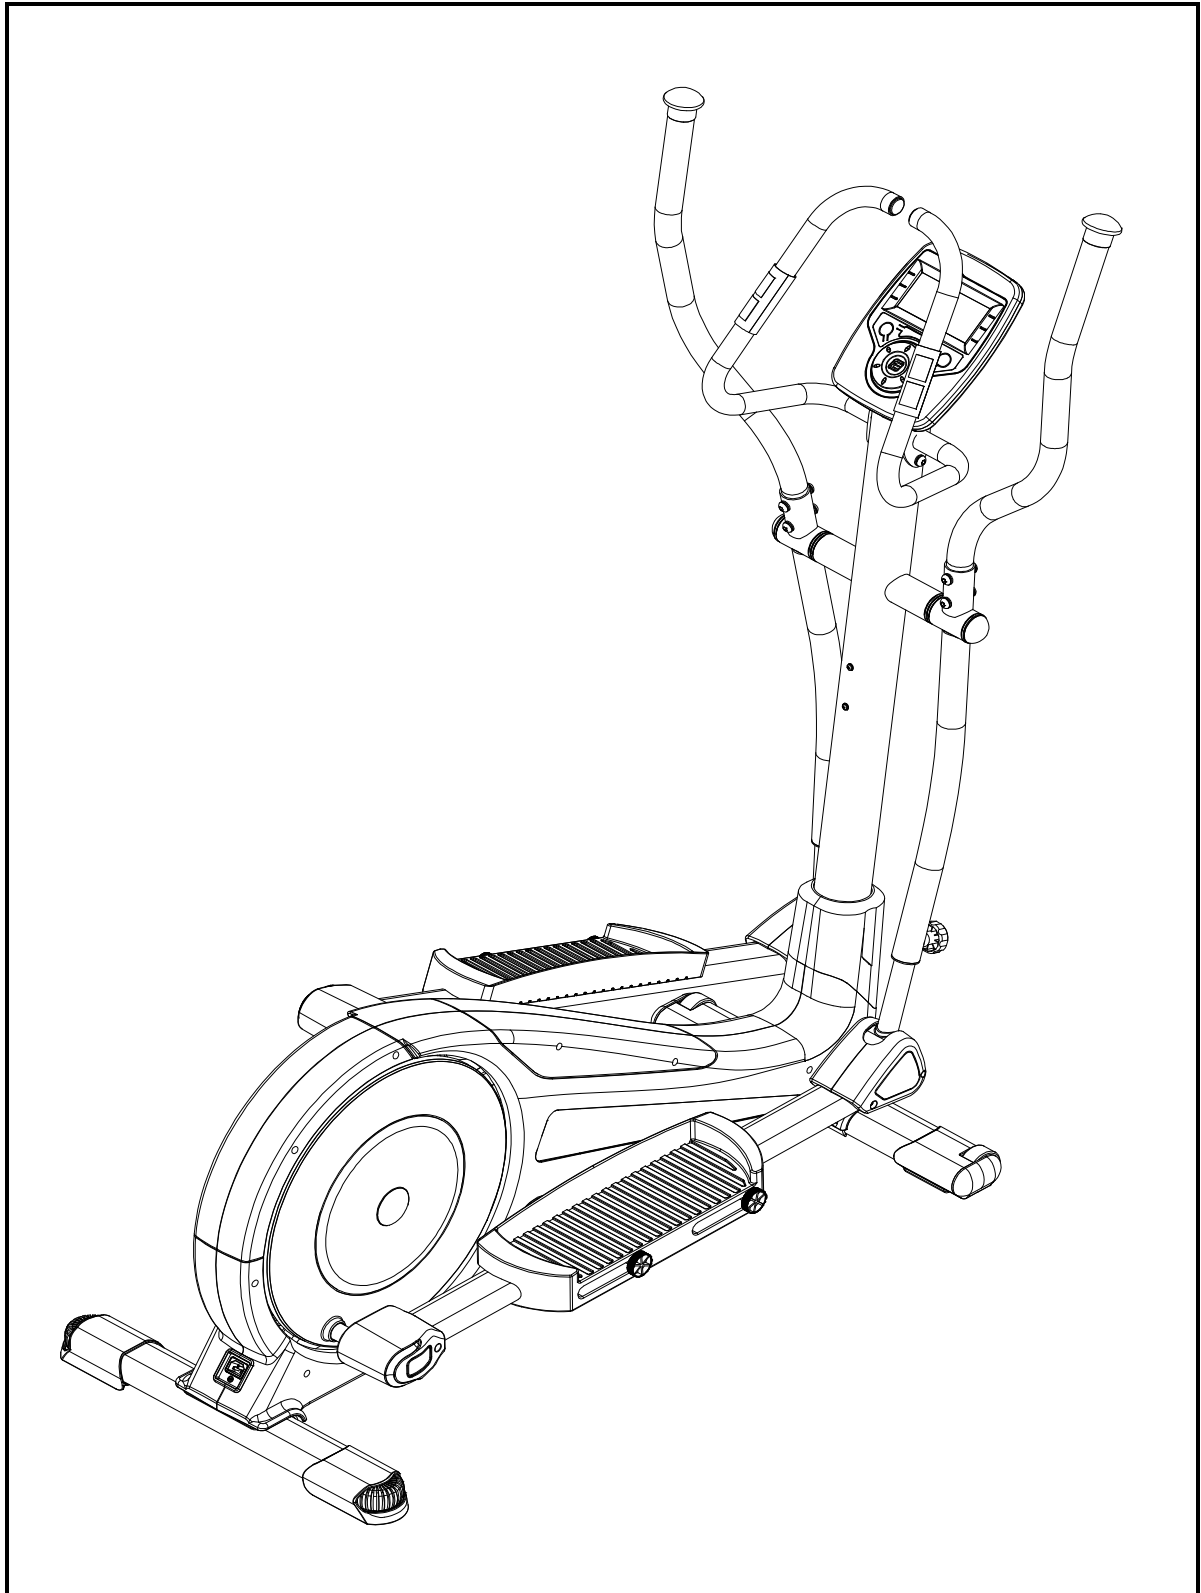

E ***ENERGETICS***

ET 12.1 ERGOMETER

Base Frame

1x

Upright Tube Weldment

1x

Upper Swivel Handle Bar(L&R)

1x

Fix Handlebar(L&R)

1x

Foot Portfolio(L)

1x

Foot Portfolio(R)

1x

Front Foot

1x

Rear Foot

1x

Axle Support

1x

Power Cord

1x

Pedal

1x