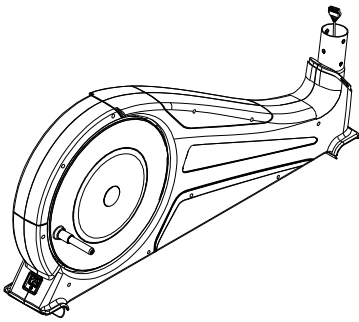

E ***ENERGETICS***

ET 12.1 ERGOMETER

Base Frame

1x

Upright Tube Weldment

1x

Upper Swivel Handle Bar(L&R)

1x

Fix Handlebar(L&R)

1x

Foot Portfolio(L)

1x

Foot Portfolio(R)

1x

Front Foot

1x

Rear Foot

1x

Axle Support

1x

Power Cord

1x

Pedal

1x