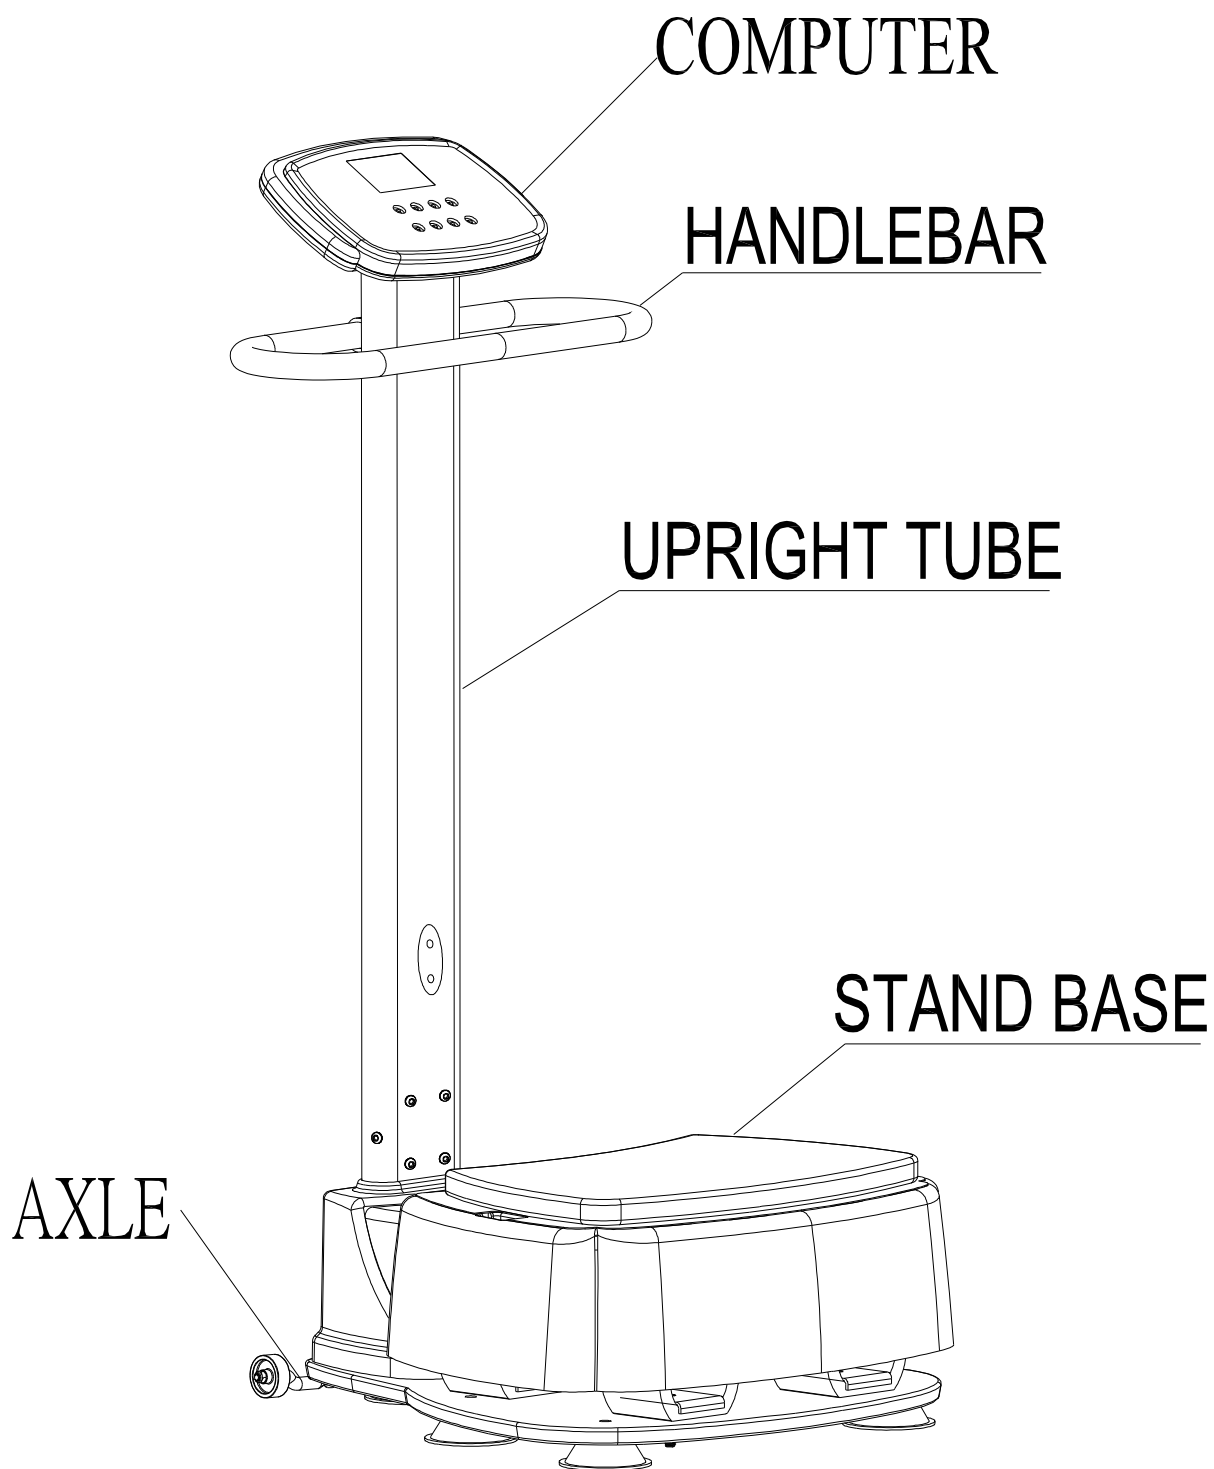

Vibra Performance

∅8x∅19 Arc Washer (33)-2

M8x20 Screw(42)-4

M8x15 Screw(36)-10

Spring Washer ∅8(37)-14

∅8x∅19 Washer (14)-20

Screw Driver

M5 Allen Wrench