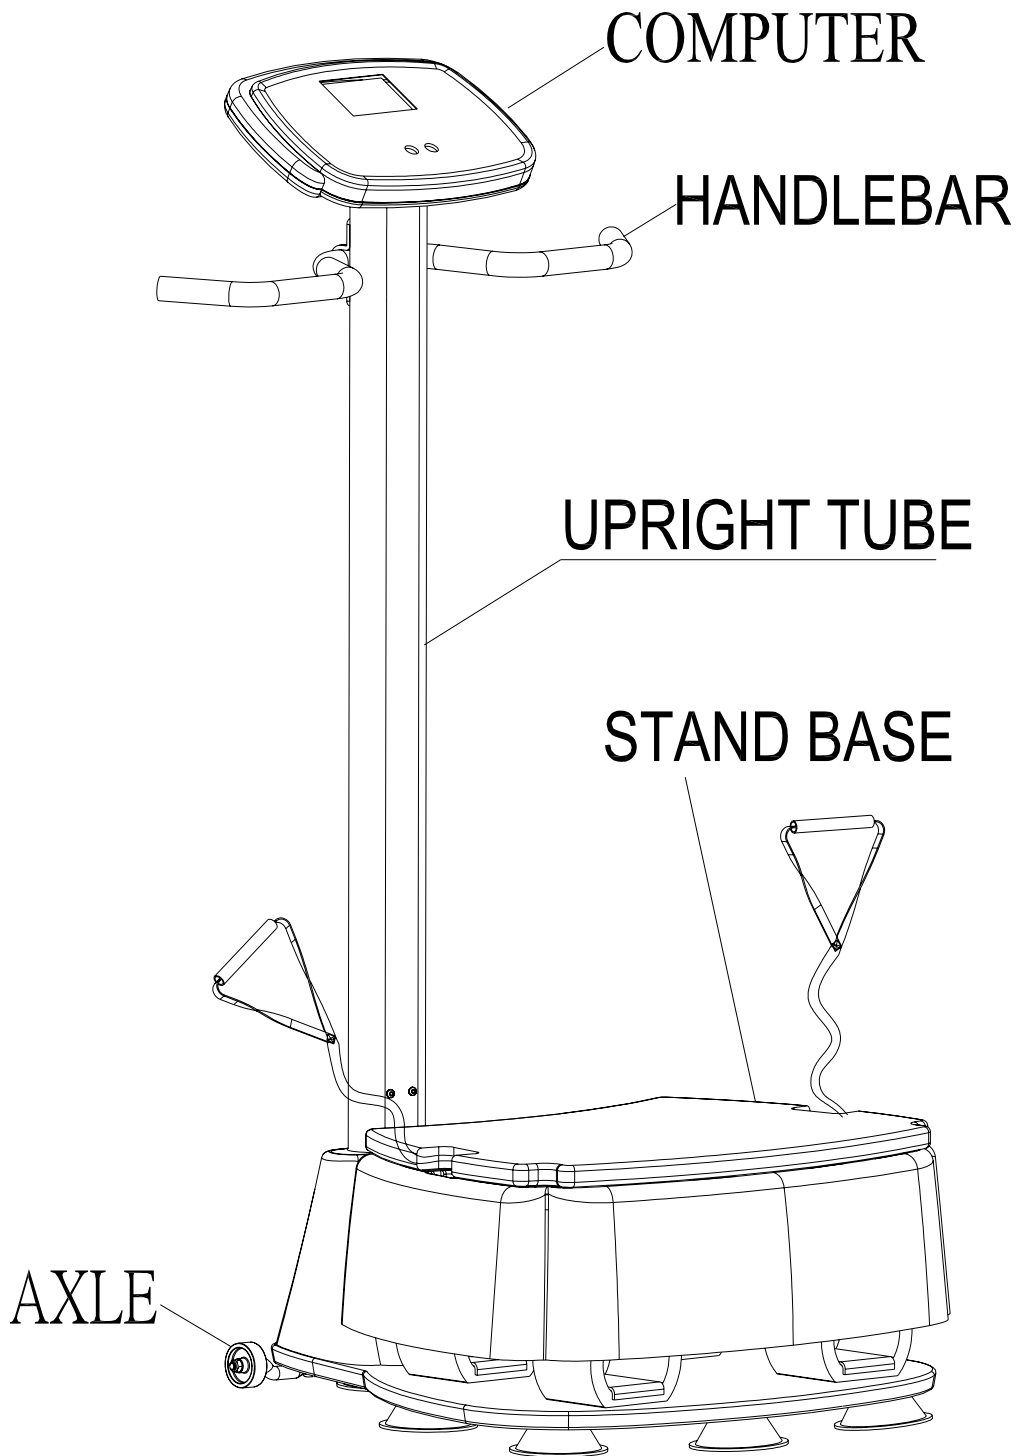

E **ENERGETICS**

VIBRA PROFESSIONAL

 <p>8*19 axle Washer (37)-12</p>	 <p>8*19 Washer (38)-12</p>
 <p>M8x25 Screw(33)-2</p>	 <p>M8x15 Screw(36)-8</p>
 <p>M8x20 Screw(42)-4</p>	
 <p>M5 Allen Wrench</p>	 <p>Screw Driver</p>