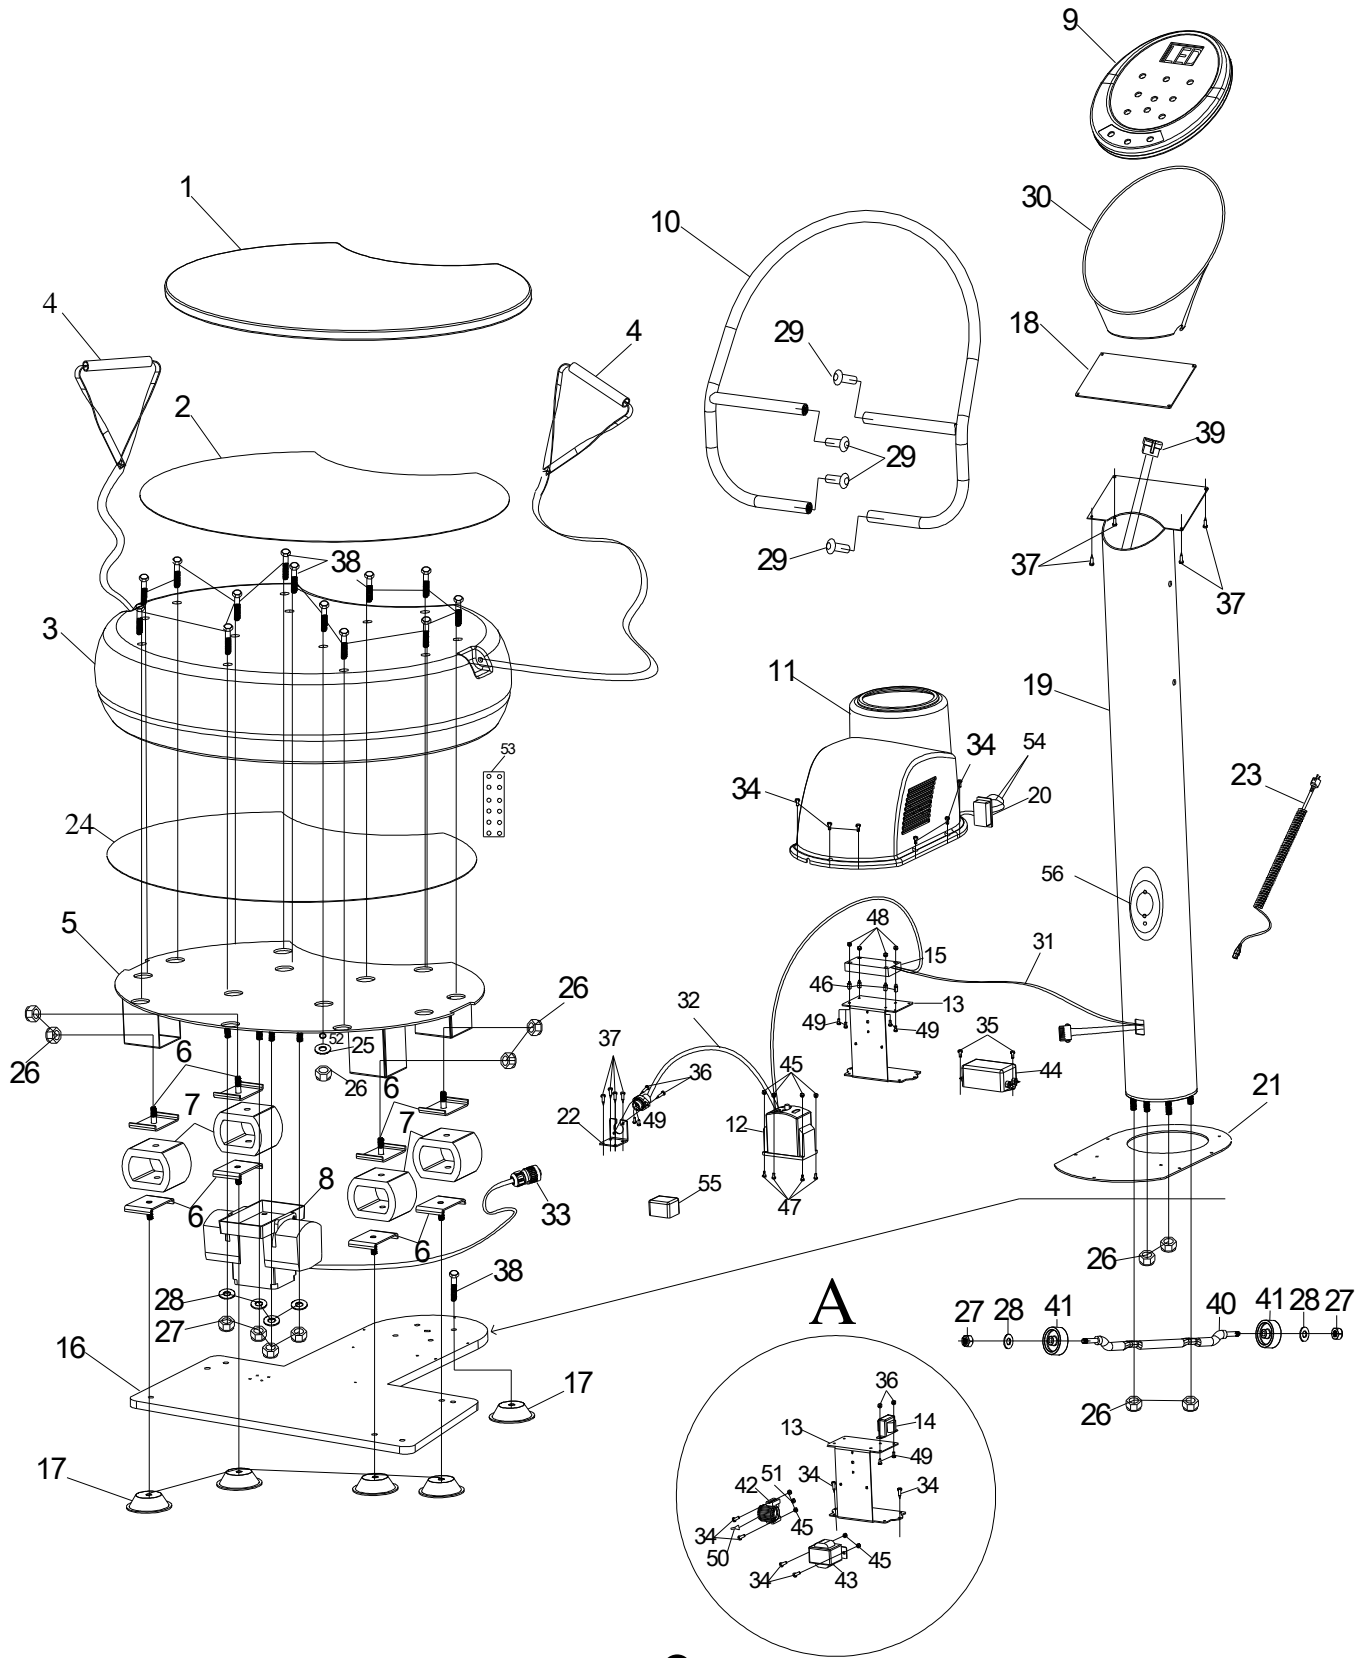

Vibra Studio

Main Frame

Pedal Mat

Platform

cupule

1

2

**Woelflistrasse 2
CH-3006 Bern
Switzerland**