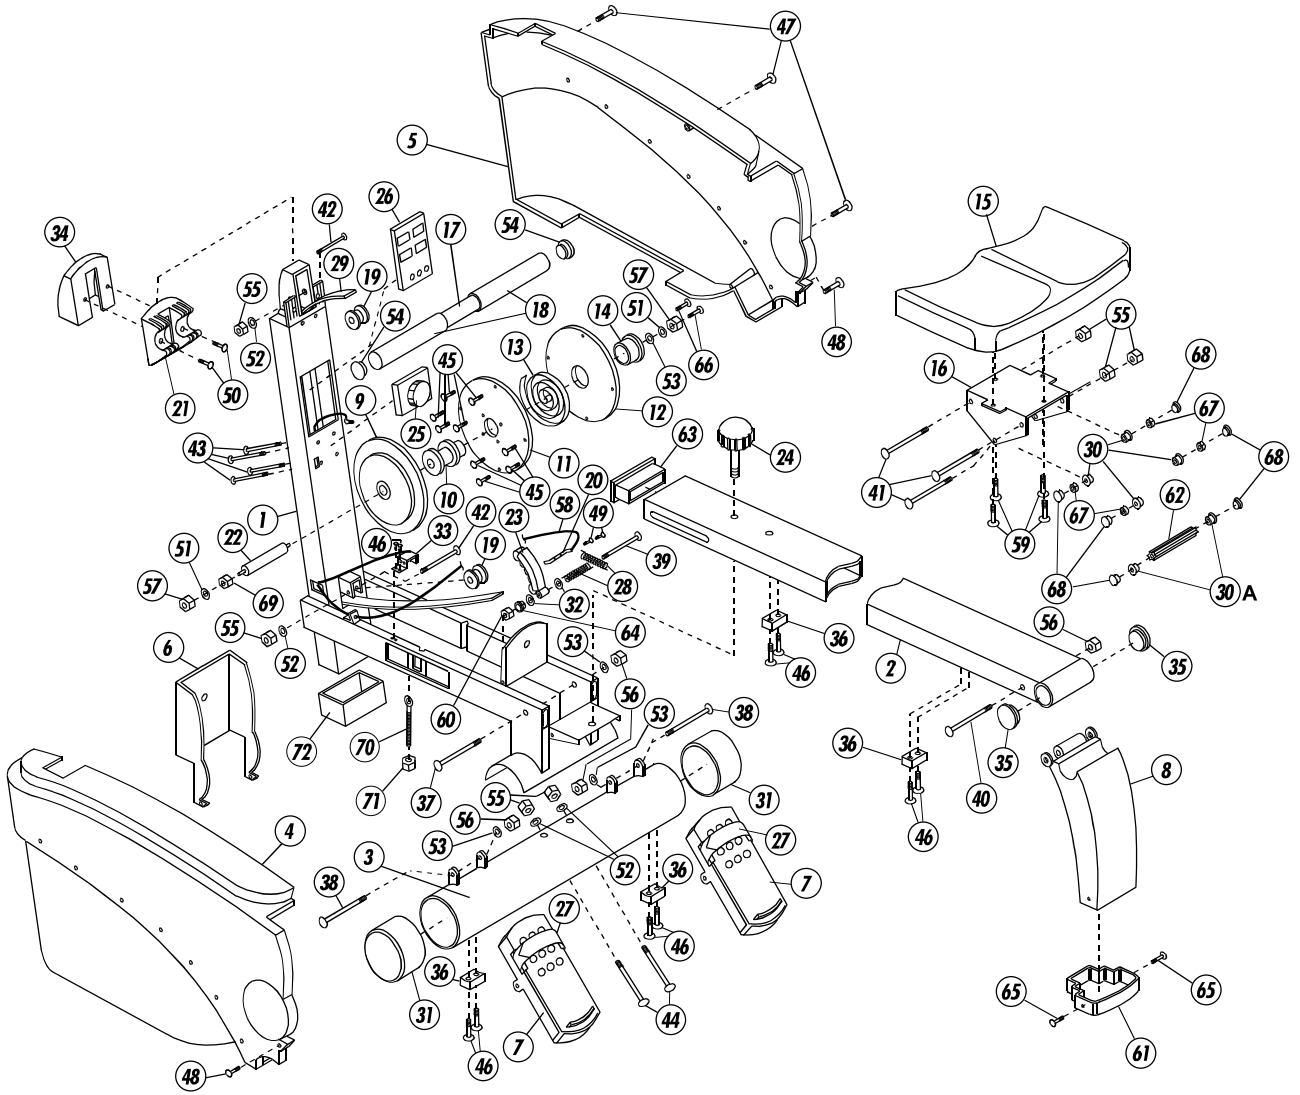

ENERGETICS

ST700 MAGNETIC ROWER

MILLIMETERS

1

2A

2B

5

**Woelflistrasse 2
CH-3006 Bern
Switzerland**