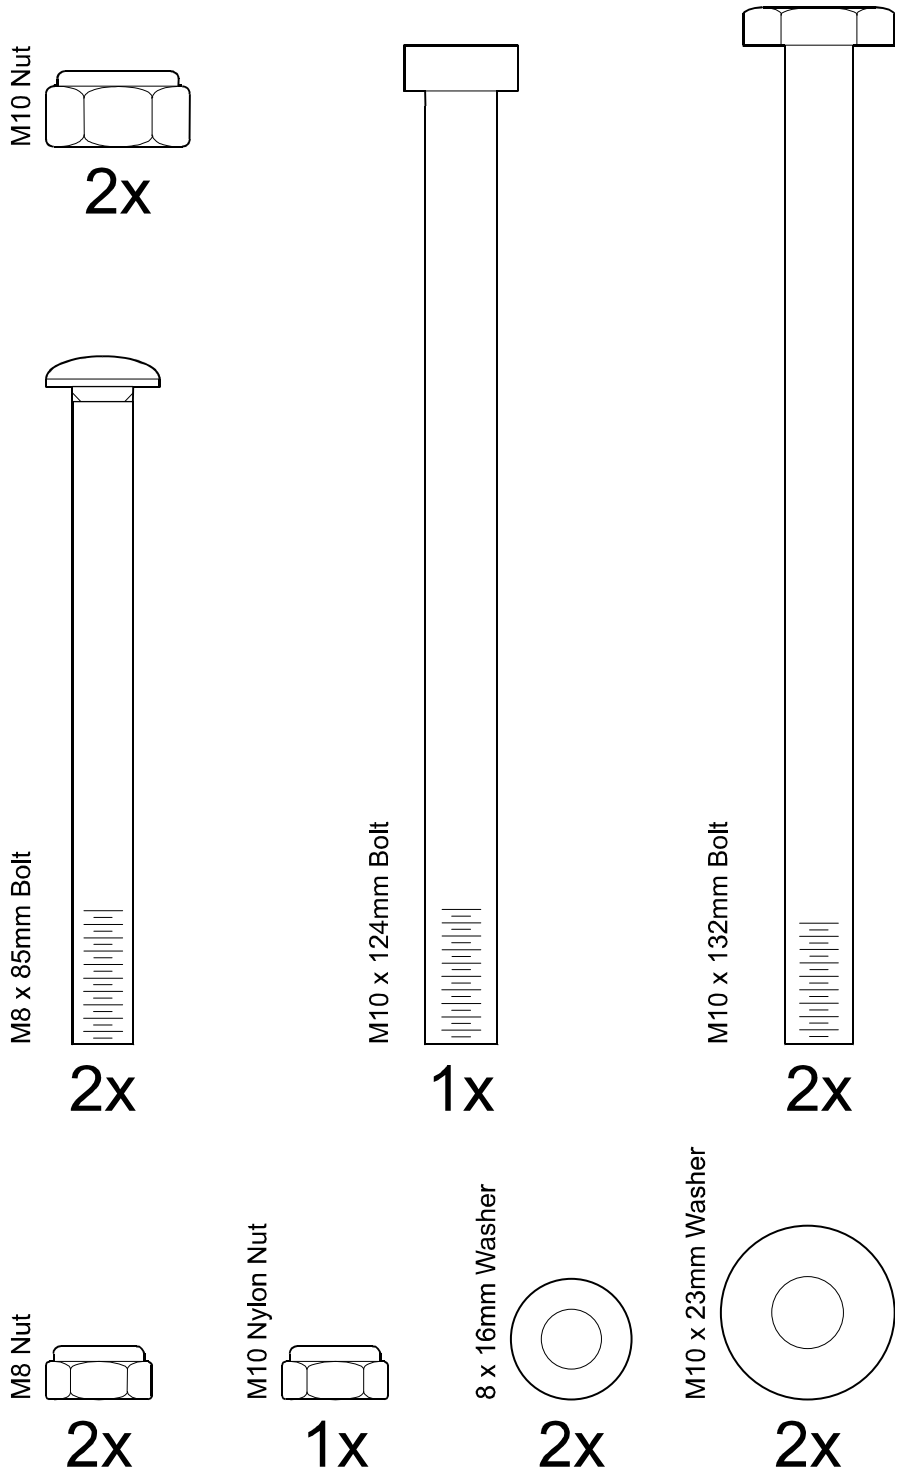

ENERGETICS

ST700 MAGNETIC ROWER

MILLIMETERS

1

2A

2B

5

**Woelflistrasse 2
CH-3006 Bern
Switzerland**