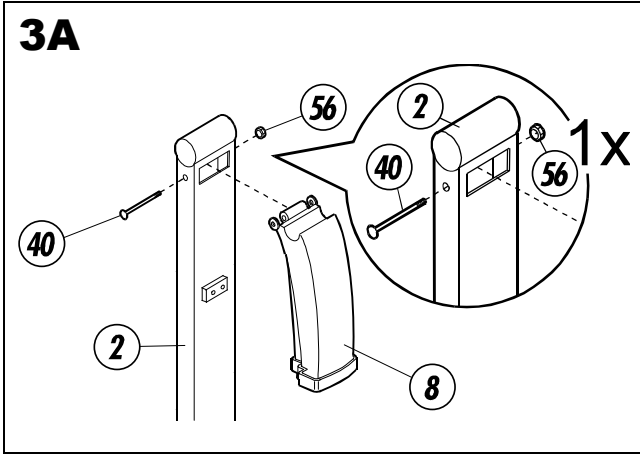

ENERGETICS

ST700 MAGNETIC ROWER

MILLIMETERS

1

2A

2B

5

**Woelflistrasse 2
CH-3006 Bern
Switzerland**