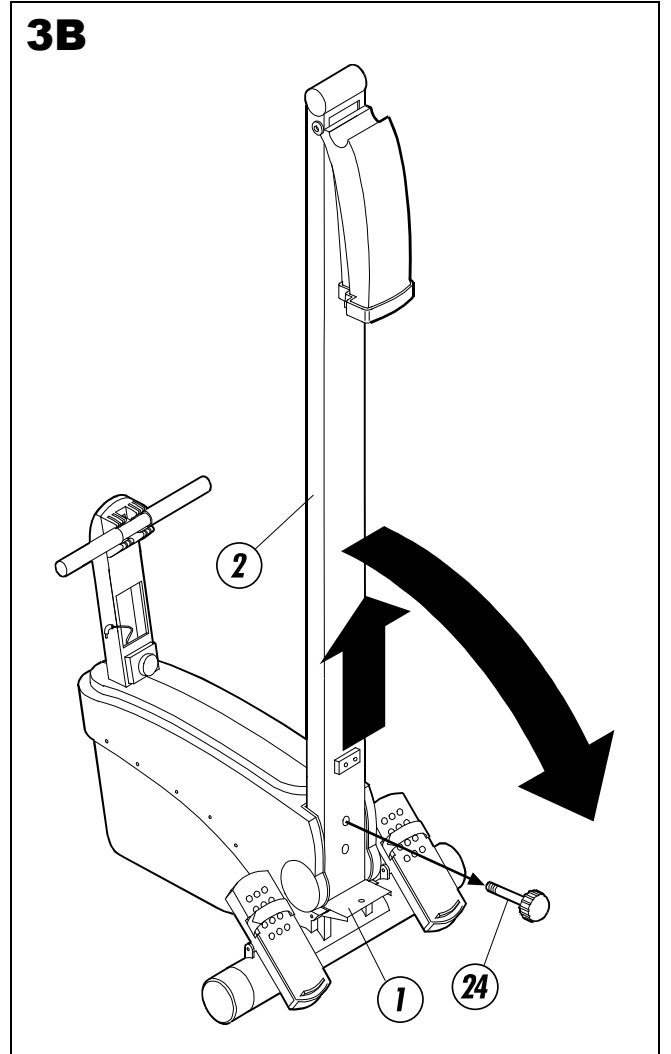

ENERGETICS

ST700 MAGNETIC ROWER

MILLIMETERS

1

2A

2B

5

**Woelflistrasse 2
CH-3006 Bern
Switzerland**