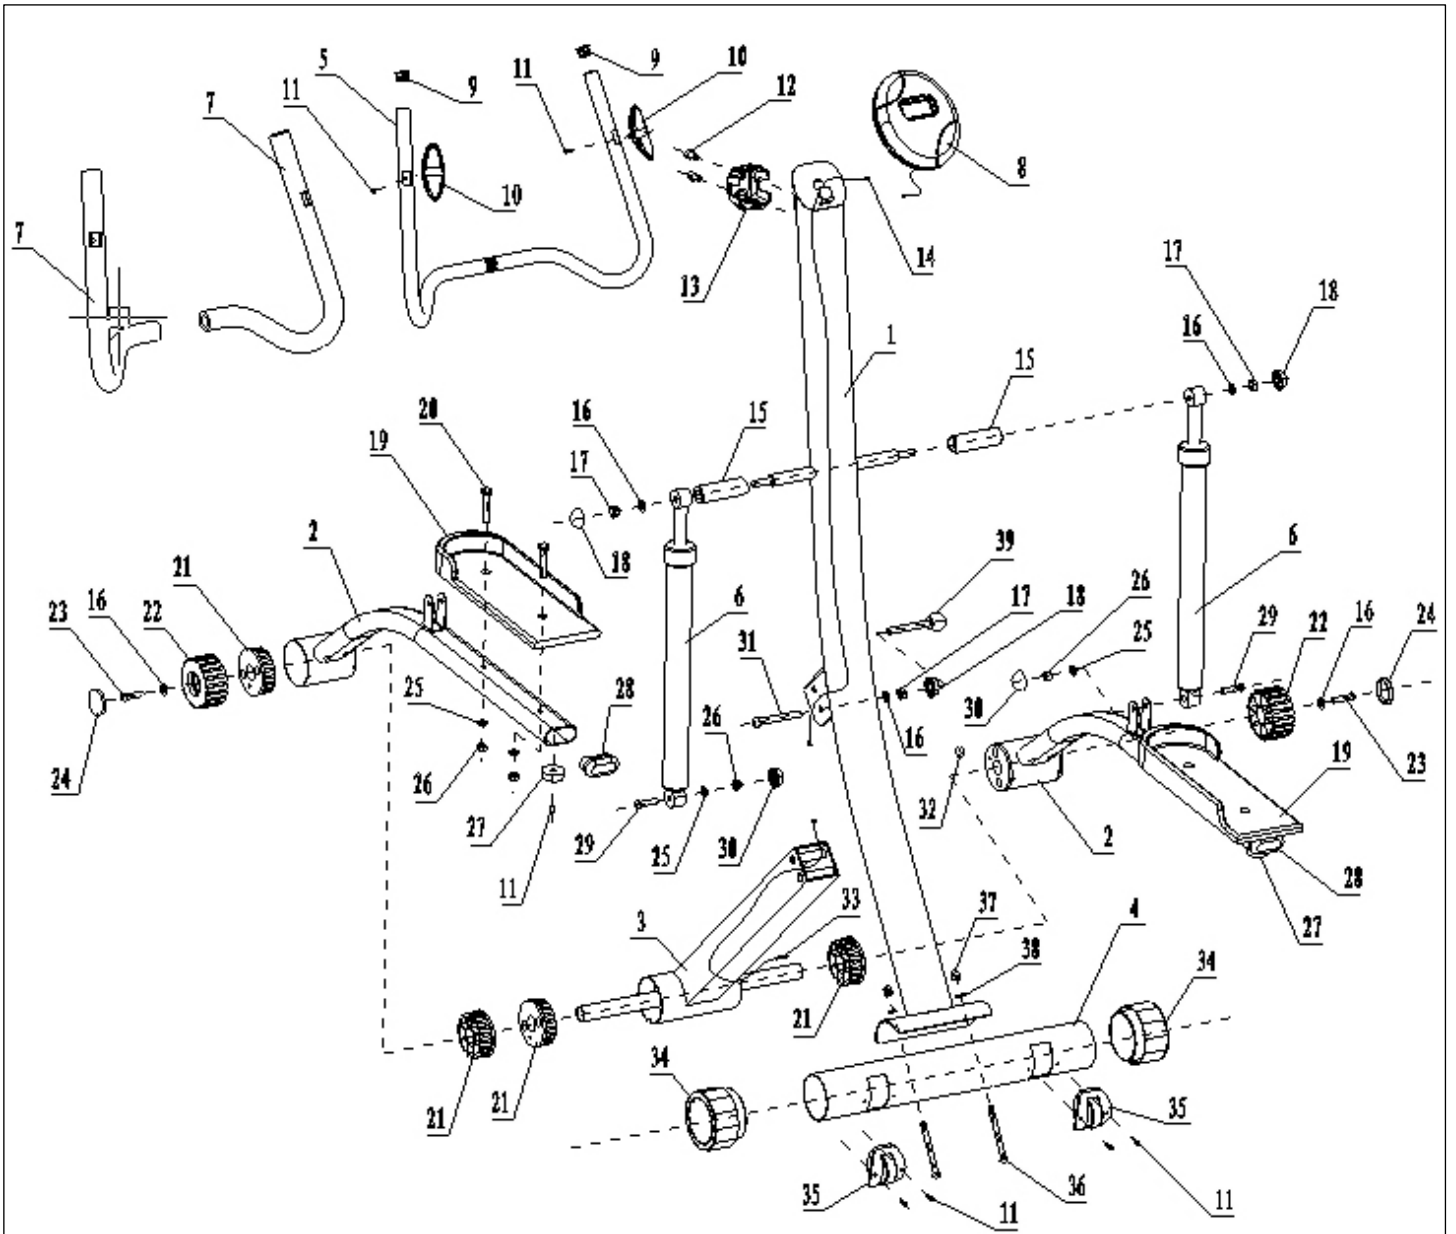

BT-660 Stepper

1

2

3

4

5

6

Woelflistrasse 2
CH-3006 Bern
Switzerland